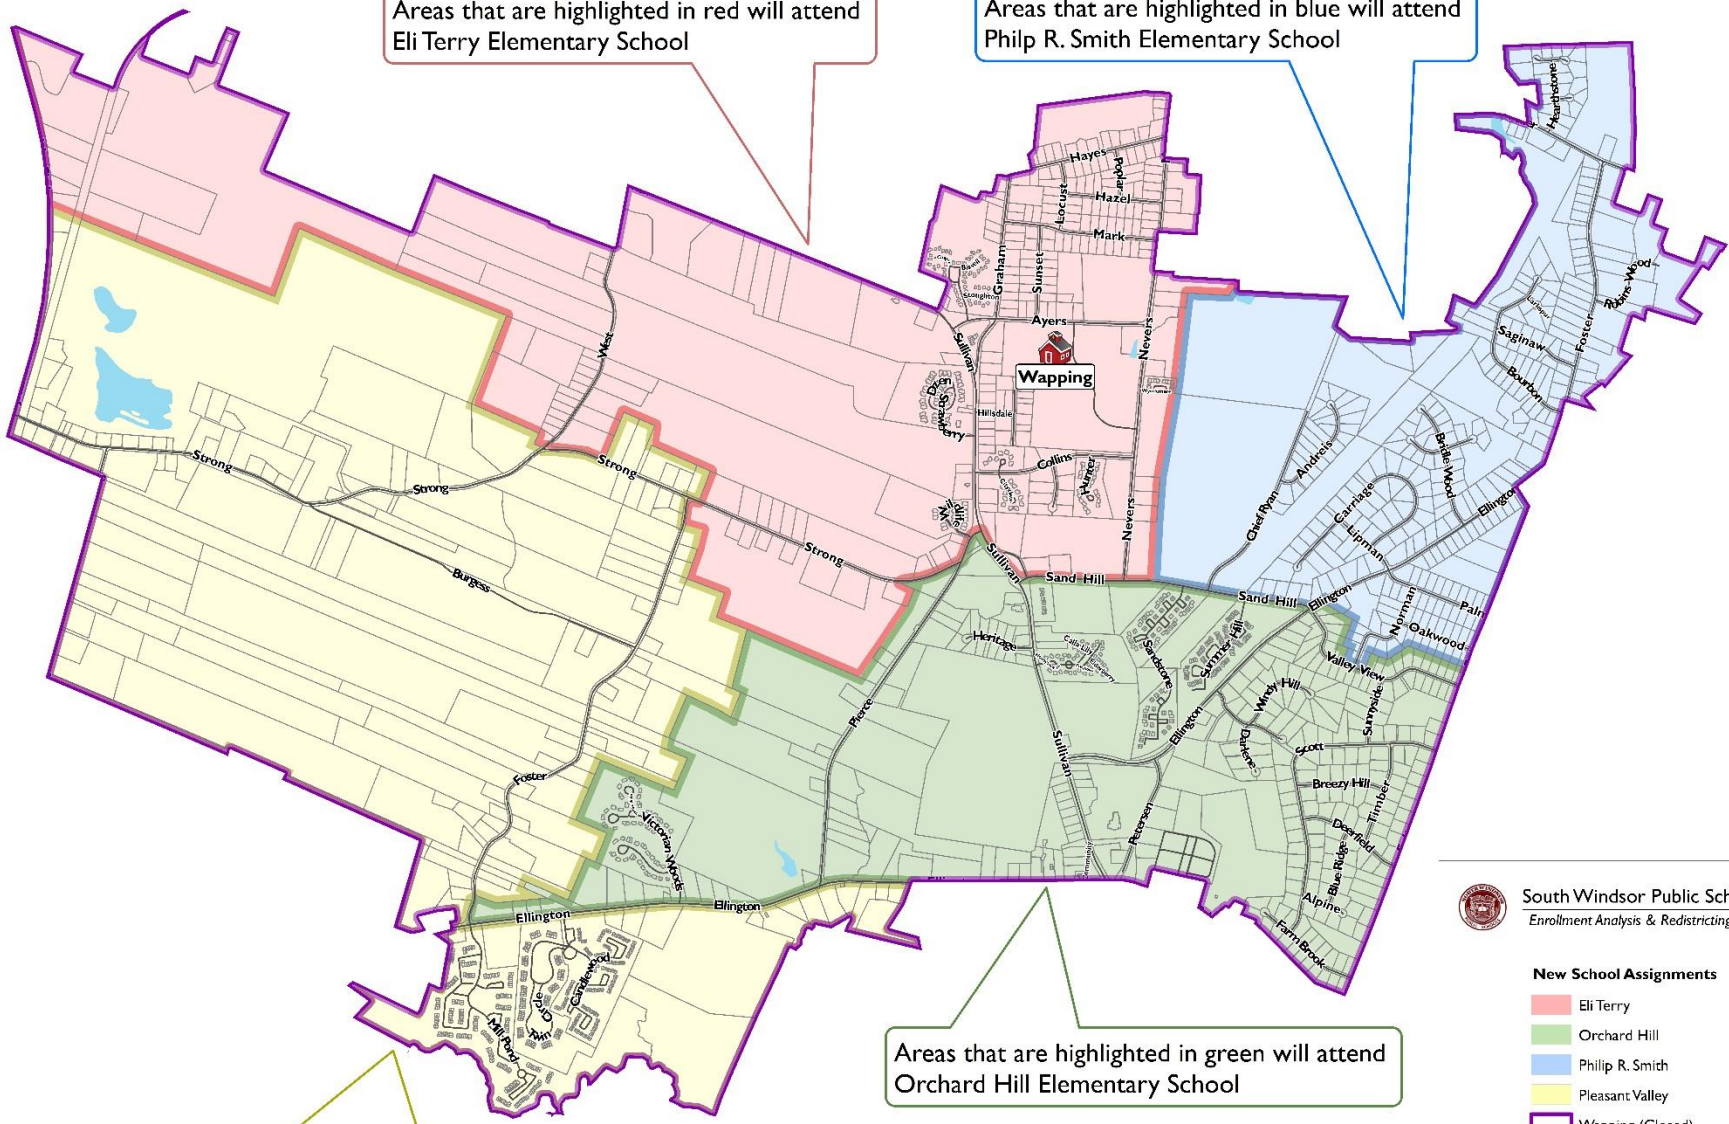

New School Assignments for Wapping District

Areas that are highlighted in red will attend Eli Terry Elementary School

Areas that are highlighted in blue will attend Philp R. Smith Elementary School

Areas that are highlighted in yellow will attend Pleasant Valley Elementary School

Areas that are highlighted in green will attend Orchard Hill Elementary School

South Windsor Public Schools
Enrollment Analysis & Redistricting Plan

- New School Assignments**
- Eli Terry
 - Orchard Hill
 - Philip R. Smith
 - Pleasant Valley
 - Wapping (Closed)

0 500 1,000 2,000 Feet

MILONE & MACBROOM