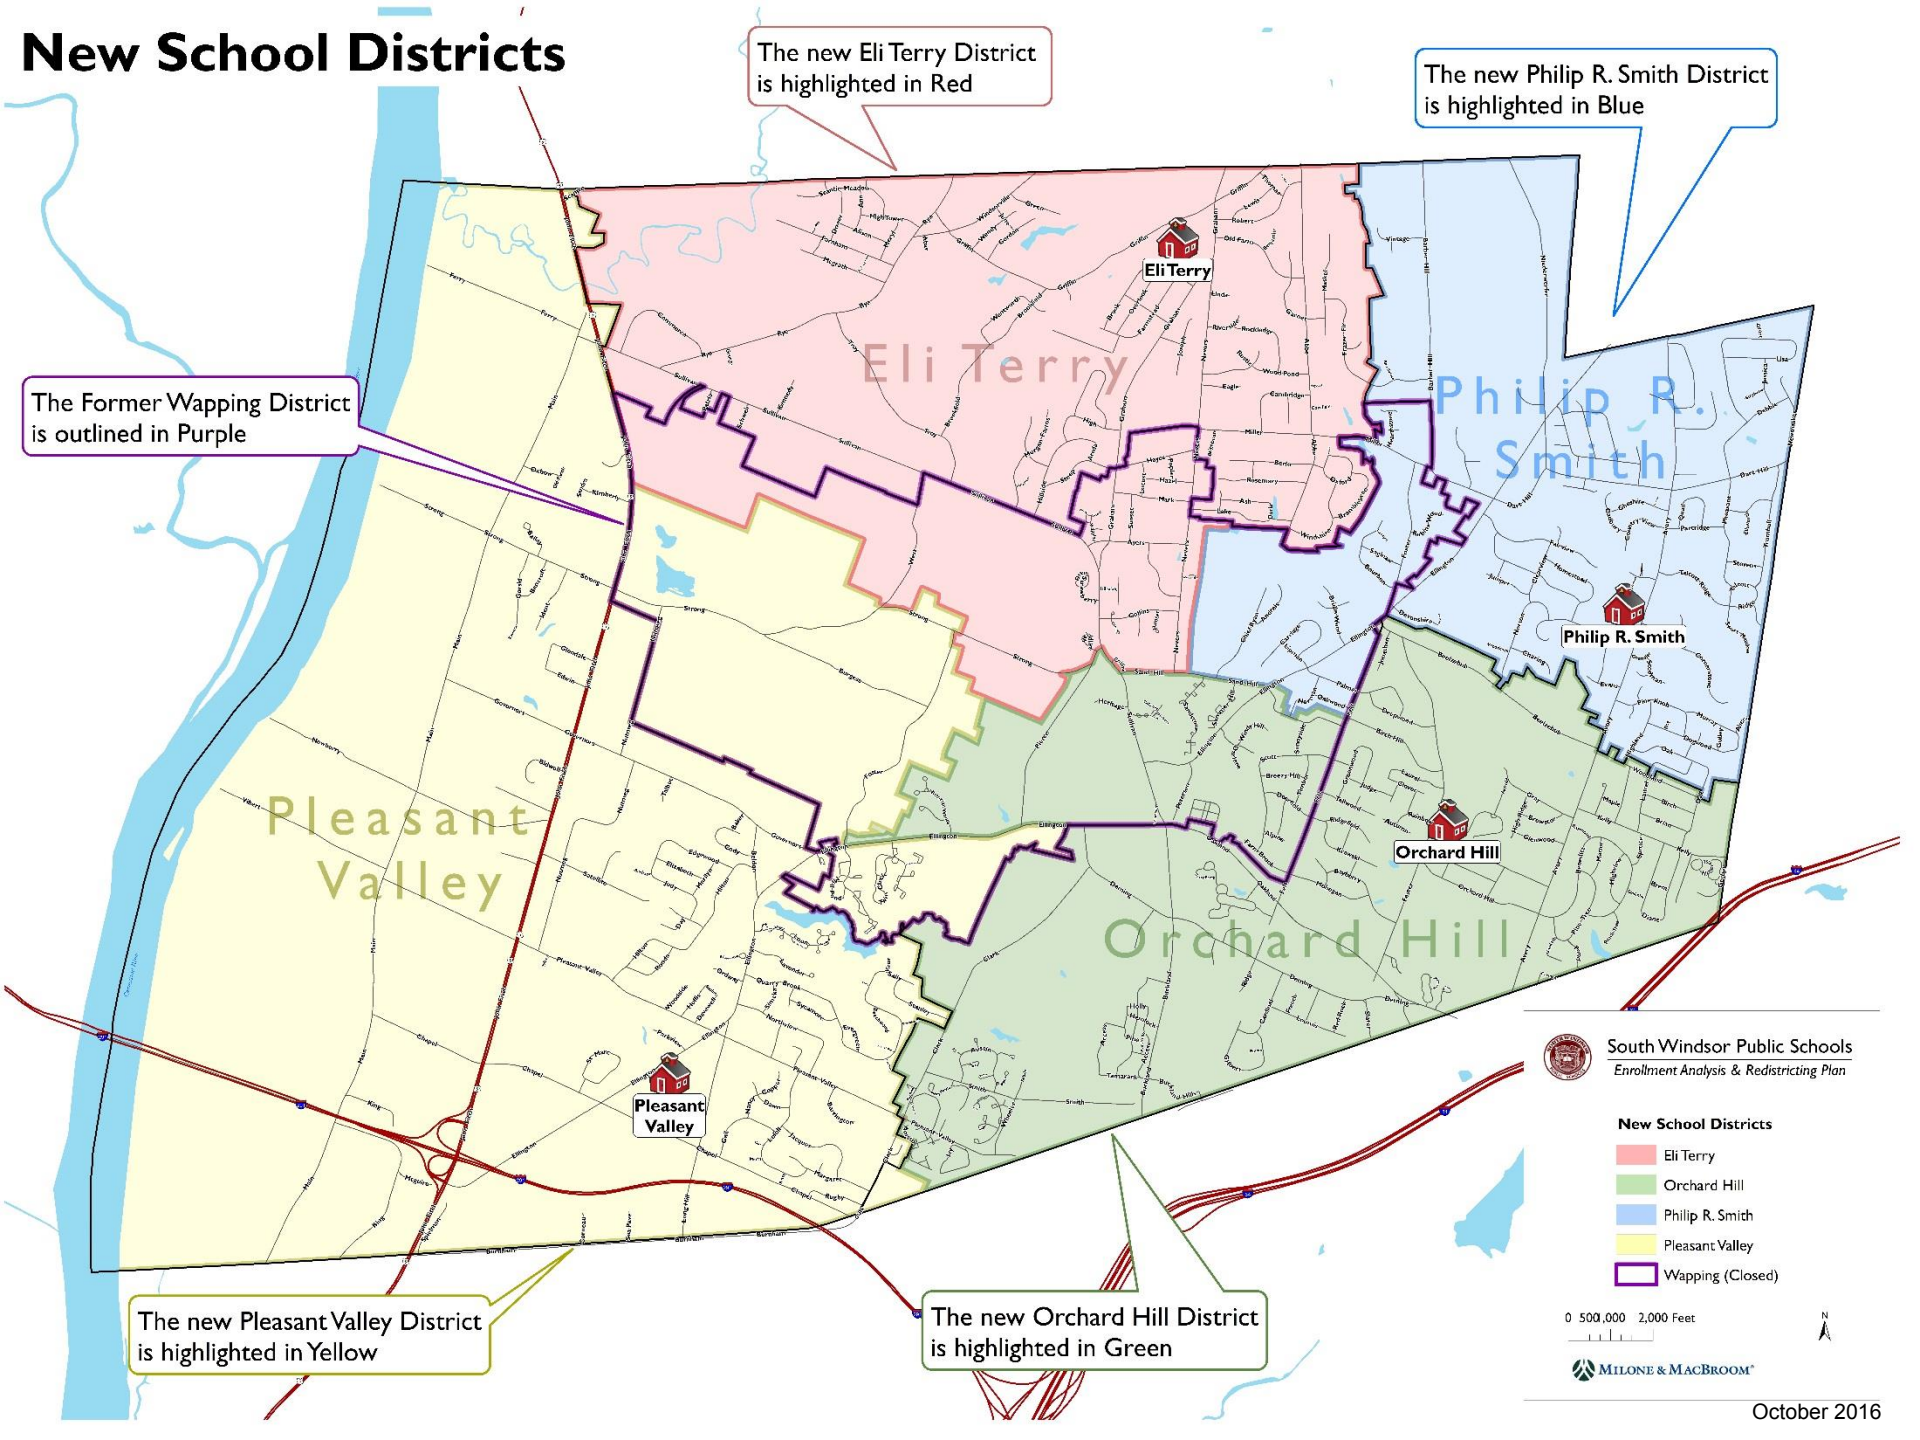

New School Districts

The new Eli Terry District is highlighted in Red

The new Philip R. Smith District is highlighted in Blue

The Former Wapping District is outlined in Purple

The new Pleasant Valley District is highlighted in Yellow

The new Orchard Hill District is highlighted in Green

South Windsor Public Schools
Enrollment Analysis & Redistricting Plan

- Eli Terry
- Orchard Hill
- Philip R. Smith
- Pleasant Valley
- Wapping (Closed)

0 500,000 2,000 Feet

MILONE & MACBROOM